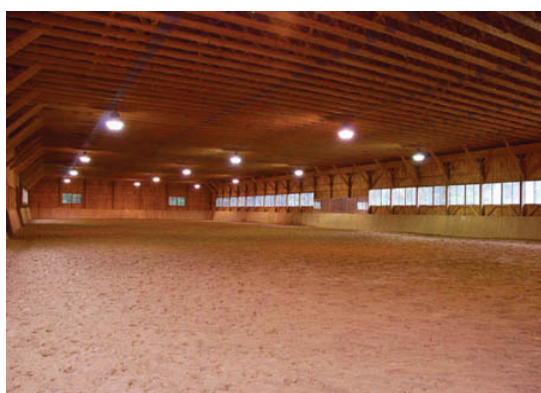

# Winthrop Farm

Winthrop Farm is a quiet, professional dressage barn dedicated to creating a positive training approach for horse and rider. We are focused on classical dressage training principles and use these time honored methods to build confident, correct horses and riders.

Winthrop Farm offers riding lessons for adults and children, beginners to more advanced riders, week long summer camp sessions, full boarding and training at their state of the art facility in Rowley, MA. Visitors are always welcome.